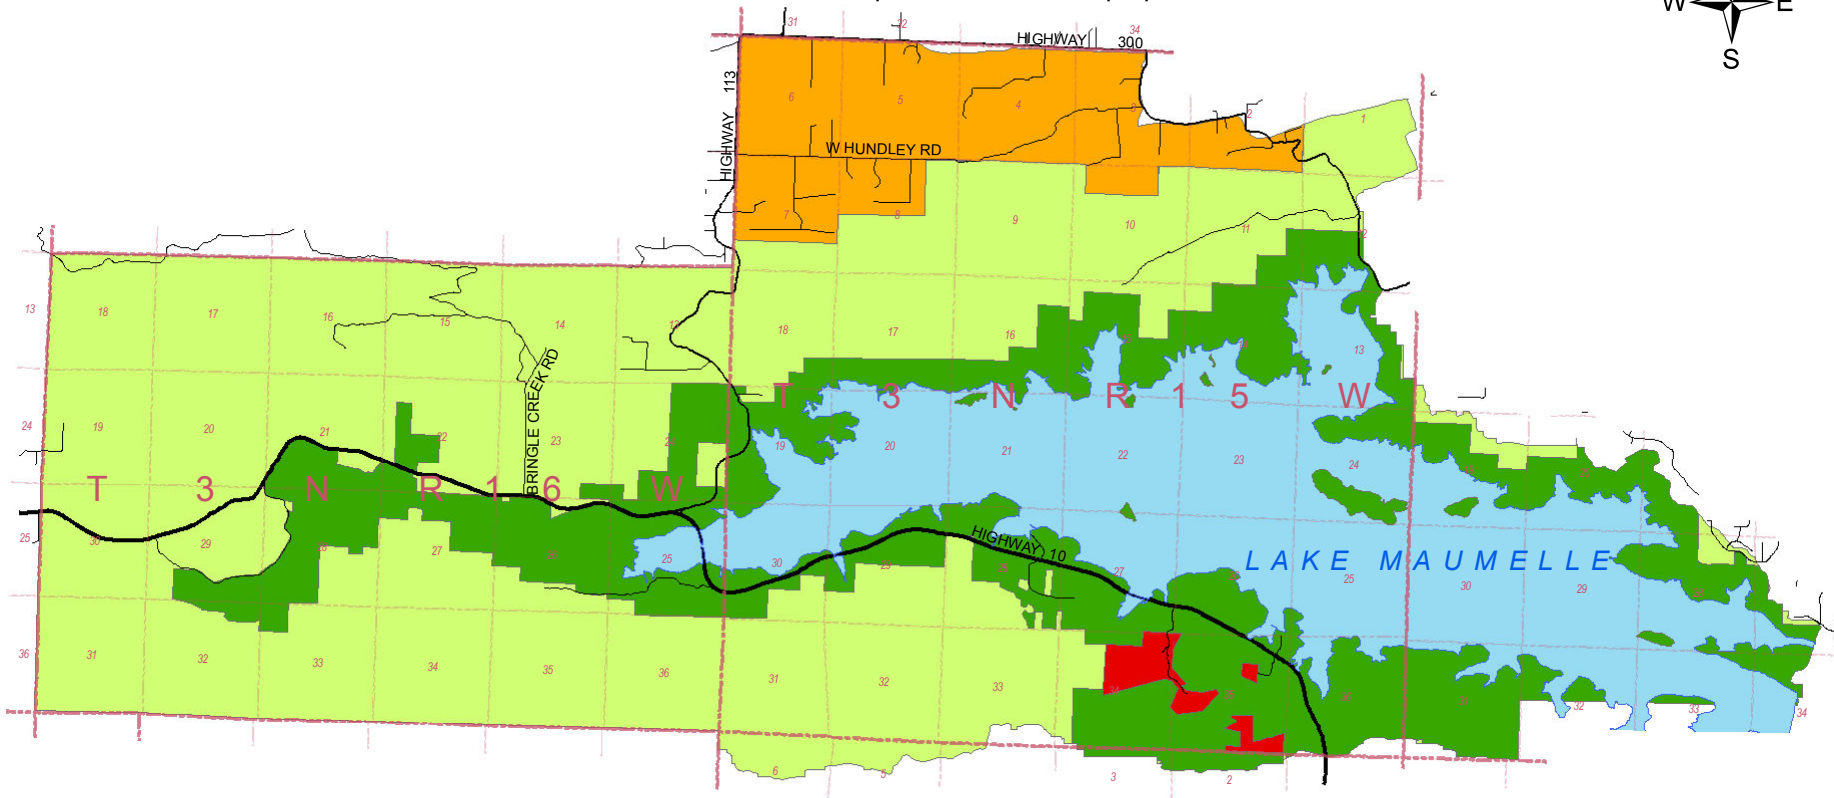

Lake Maumelle Watershed Official Zoning Map

Effective Date April 23, 2013

Please be advised this map is for reference purposes only
and contact should be made with the Planning and Development Department
for information specific to individual properties.

Zone Classification	
	Conservation
	Low Impact
	Non-Residential
	Village

18/17/13
RBC